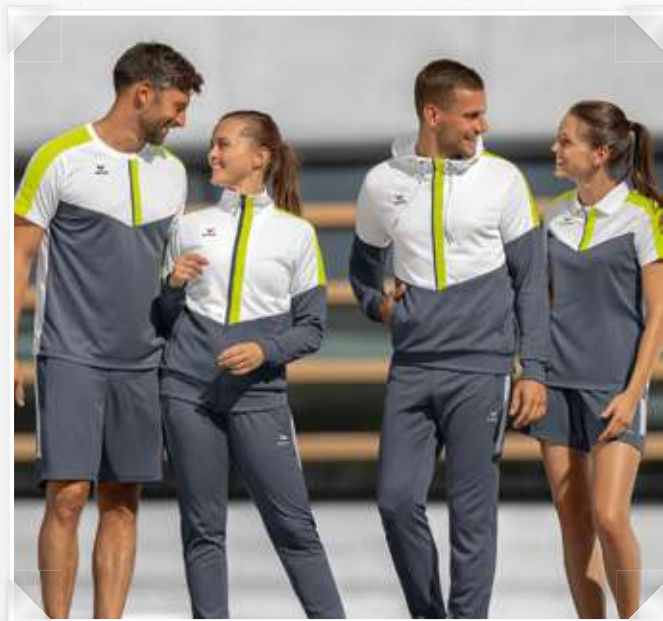

SQUAD

ESSENTIAL TEAM

LEICHTATHLETIK/
RUNNING

EVO STAR

LIGA STAR

CHANGE by erima

SIX WINGS

SQUAD